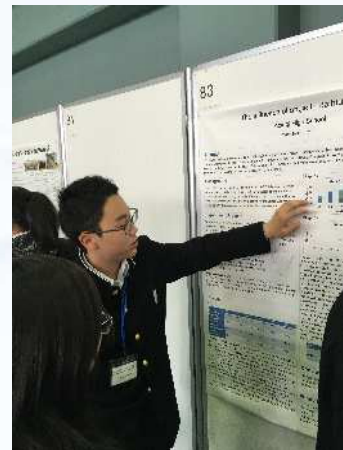

Kanagawa International Science Forum 2016

Date and Time

March 21st (Mon) 13:00-16:50

Venue

Kanagawa Prefectural Kanagawa Sohgo High School

Presentation

Poster presentation and Oral presentation

Presentations can be given in English or Japanese.

Kanagawa International Science Forum 2017

Date & Time March 20th (Mon) 10:00-16:00

Venue Yokohama National University