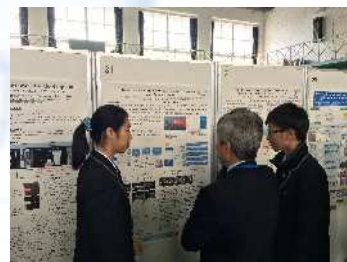

Kanagawa International Science Forum 2016

Date and Time

March 21st (Mon) 13:00-16:50

Venue

Kanagawa Prefectural Kanagawa Sohgo High School

Presentation

Poster presentation and Oral presentation

Presentations can be given in English or Japanese.

Kanagawa International Science Forum 2017

Date & Time March 20th (Mon) 10:00-16:00

Venue Yokohama National University