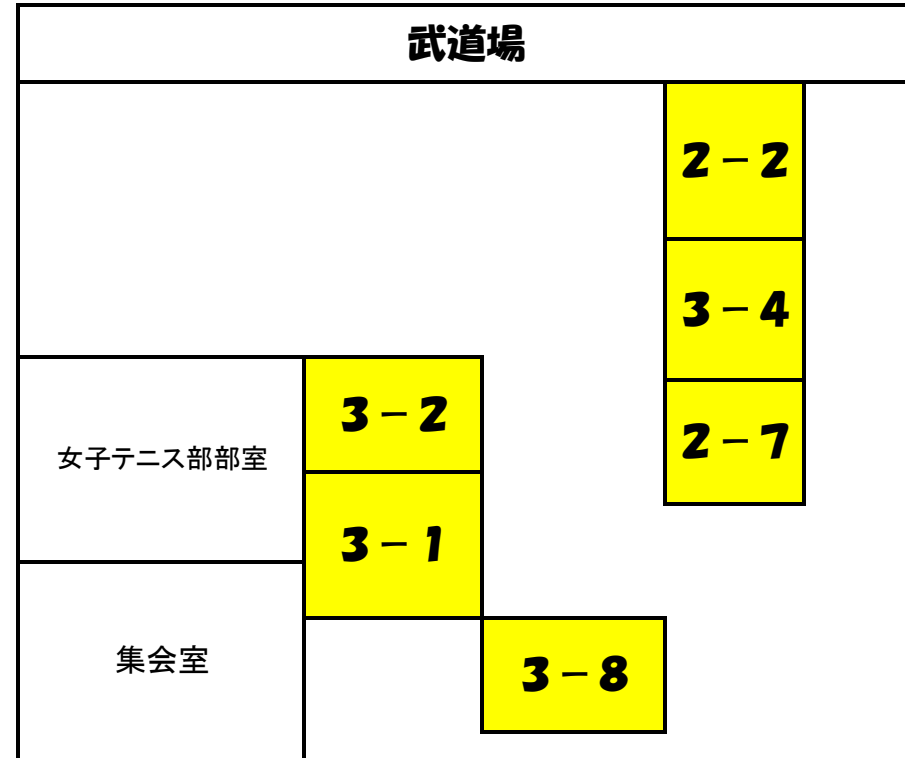

<雨天時中庭テント団体ピロティ配置図>